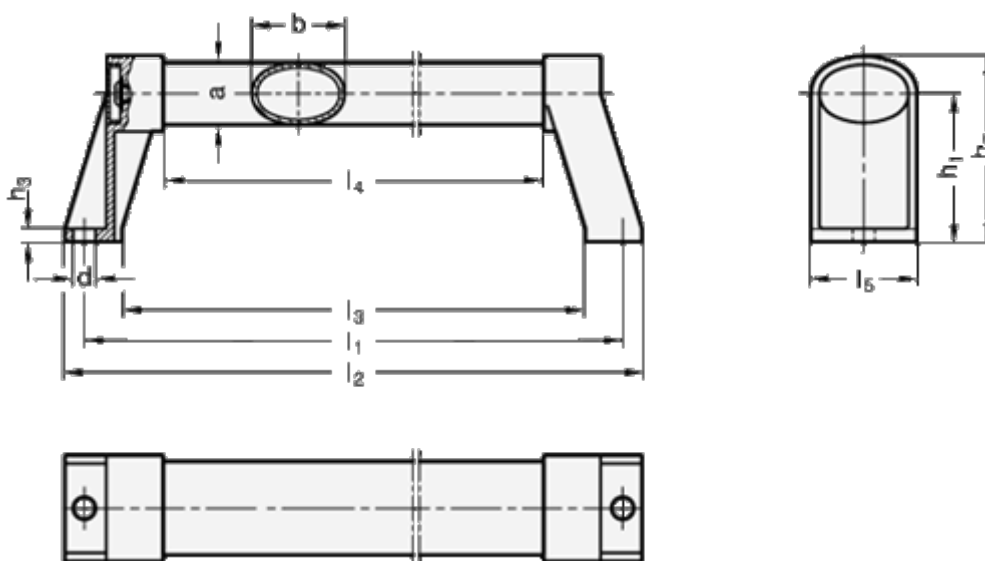

Article number: 20334136600EL

Description: E+G Oval tubular handle
GN 334.1-36-600-EL

Measures

a = 24	l ₃ = 571
b = 36	l ₄ = 539
d = 8.5	l ₅ = 41
h ₁ = 57	
h ₂ = 72	
h ₃ = 5	
l ₁ = 600	
l ₂ = 615	